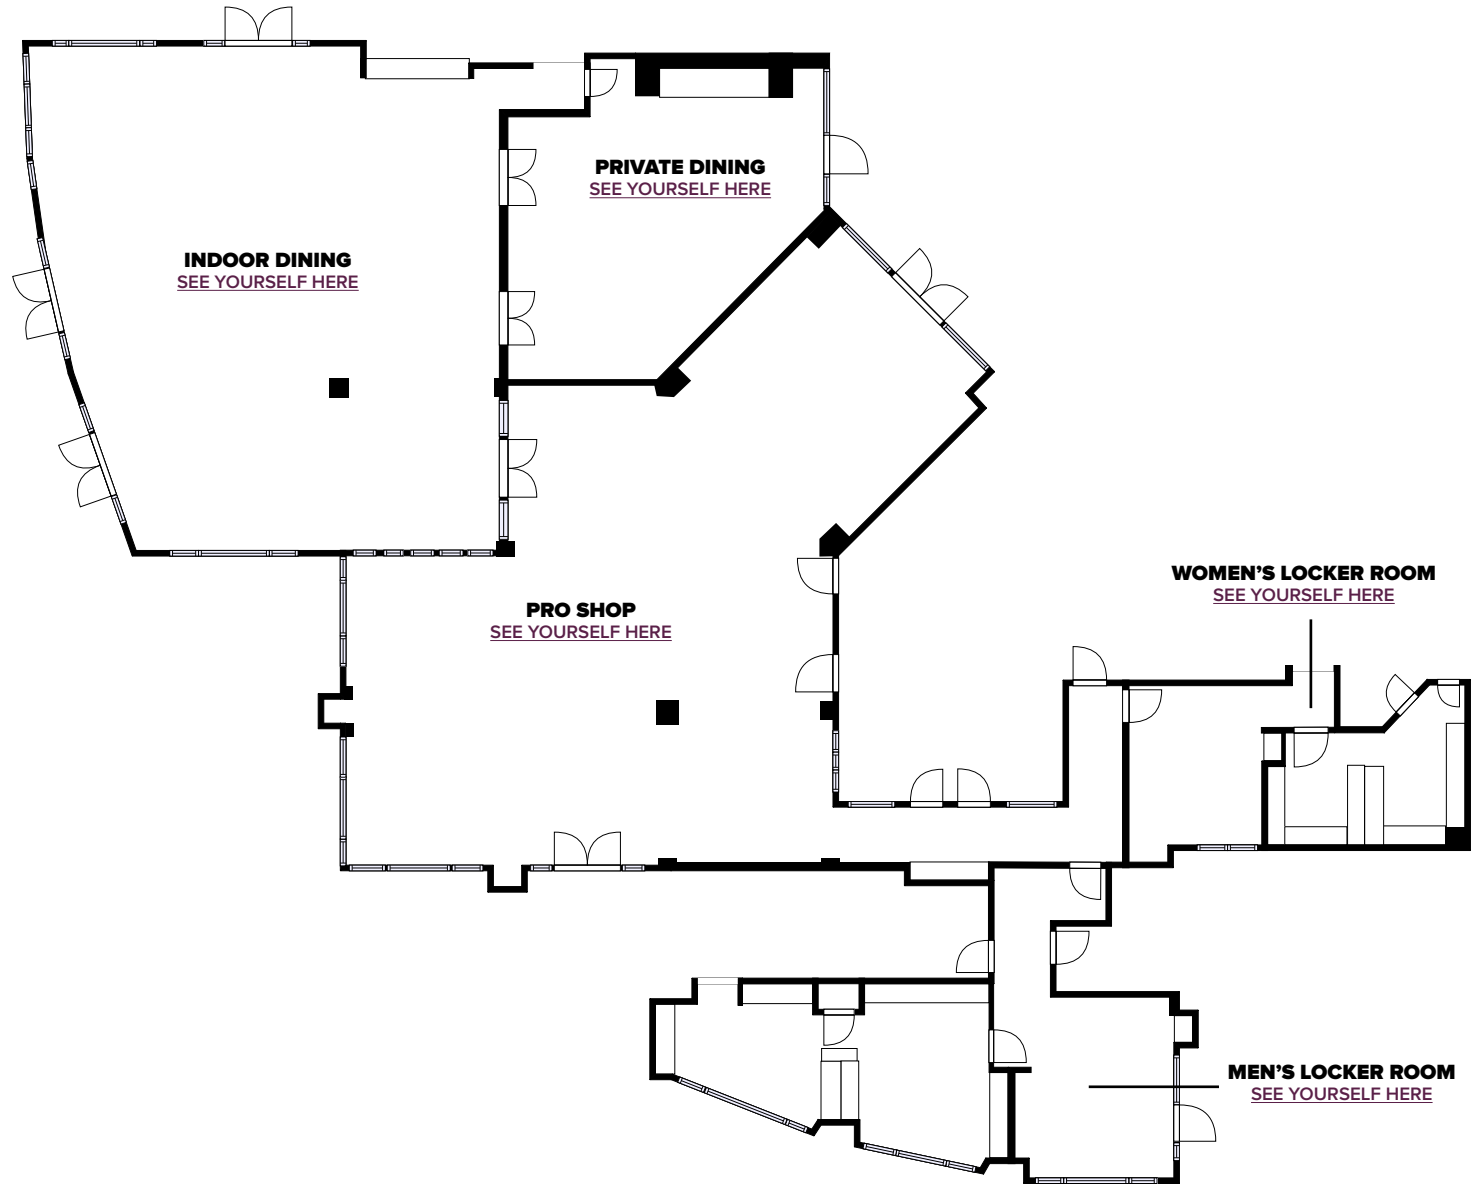

GROSS INTERNAL AREA

FLOOR 1: 5629 sq. ft, 523 m2

SIZES AND DIMENSIONS ARE APPROXIMATE, ACTUAL MAY VARY.

EVENT SPACE

Stonecreek Golf Club offers elegant choices for events of all sizes and types, ranging from lavish weddings and business meetings to tournament banquets, luncheons, wedding party functions and fundraising events.

ARCIS GOLF

EVENT SPACE CAPACITIES

PRIVATE DINING ROOM

Banquet: 32
Reception: 35
Theatre/Ceremony: 35
Conference Style: 25
Classroom: 20
U-Shape: 25

MOUNTAIN VIEW ROOM

Banquet: 110
Reception: 110
Theatre/Ceremony: 100
Conference Style: 110
Classroom: 60
U-Shape: 40

EVENT PAVILLION

Banquet: 170
Reception: 175
Theatre/Ceremony: NA
Conference Style: 170
Classroom: NA
U-Shape: 40

CLUB ADDRESS

4435 E PARADISE VILLAGE PKWY S
PHOENIX, AZ 85032

stonecreekgc.com

PHONE

(602) 953-9111